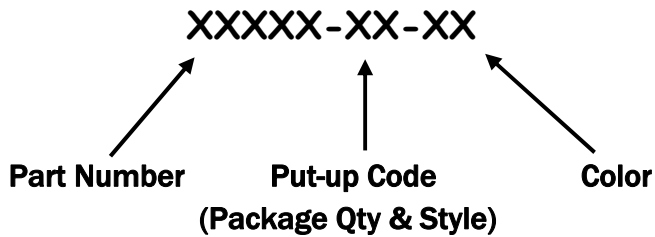

Coleman Cable Part Number Legend

Put-up Codes

03 = 100 ft. reel	40 = Misc. lengths between 100 and 249 ft.
04 = 250 ft. reel	41 = Misc. lengths between 250 and 499 ft.
05 = 500 ft. reel	42 = Misc. lengths between 500 and 749 ft.
06 = 1,000 ft. reel	43 = Misc. lengths between 750 and 999 ft.
07 = 1,500 ft. reel	44 = Misc. lengths between 1,000 ft.
08 = 2,000 ft. reel	45 = 500 ft. pull-box
09 = 2,500 ft. reel	46 = 1,000 ft. pull-box
10 = 5,000 ft. reel	54 = 250 ft. shrink wrap
11 = 10,000 ft. reel	55 = 500 ft. shrink wrap
12 = 3,000 ft. reel	56 = 1,000 ft. shrink wrap
16 = reel in a box	64 = 250 ft. knock-out box

Color Codes

01 = White	09 = Gray
02 = Yellow	11 = Pink
03 = Orange	12 = Tan
04 = Red	13 = Purple
05 = Green	18 = Clear
06 = Blue	19 = Gold
07 = Brown	23 = Natural
08 = Black	33 = Beige